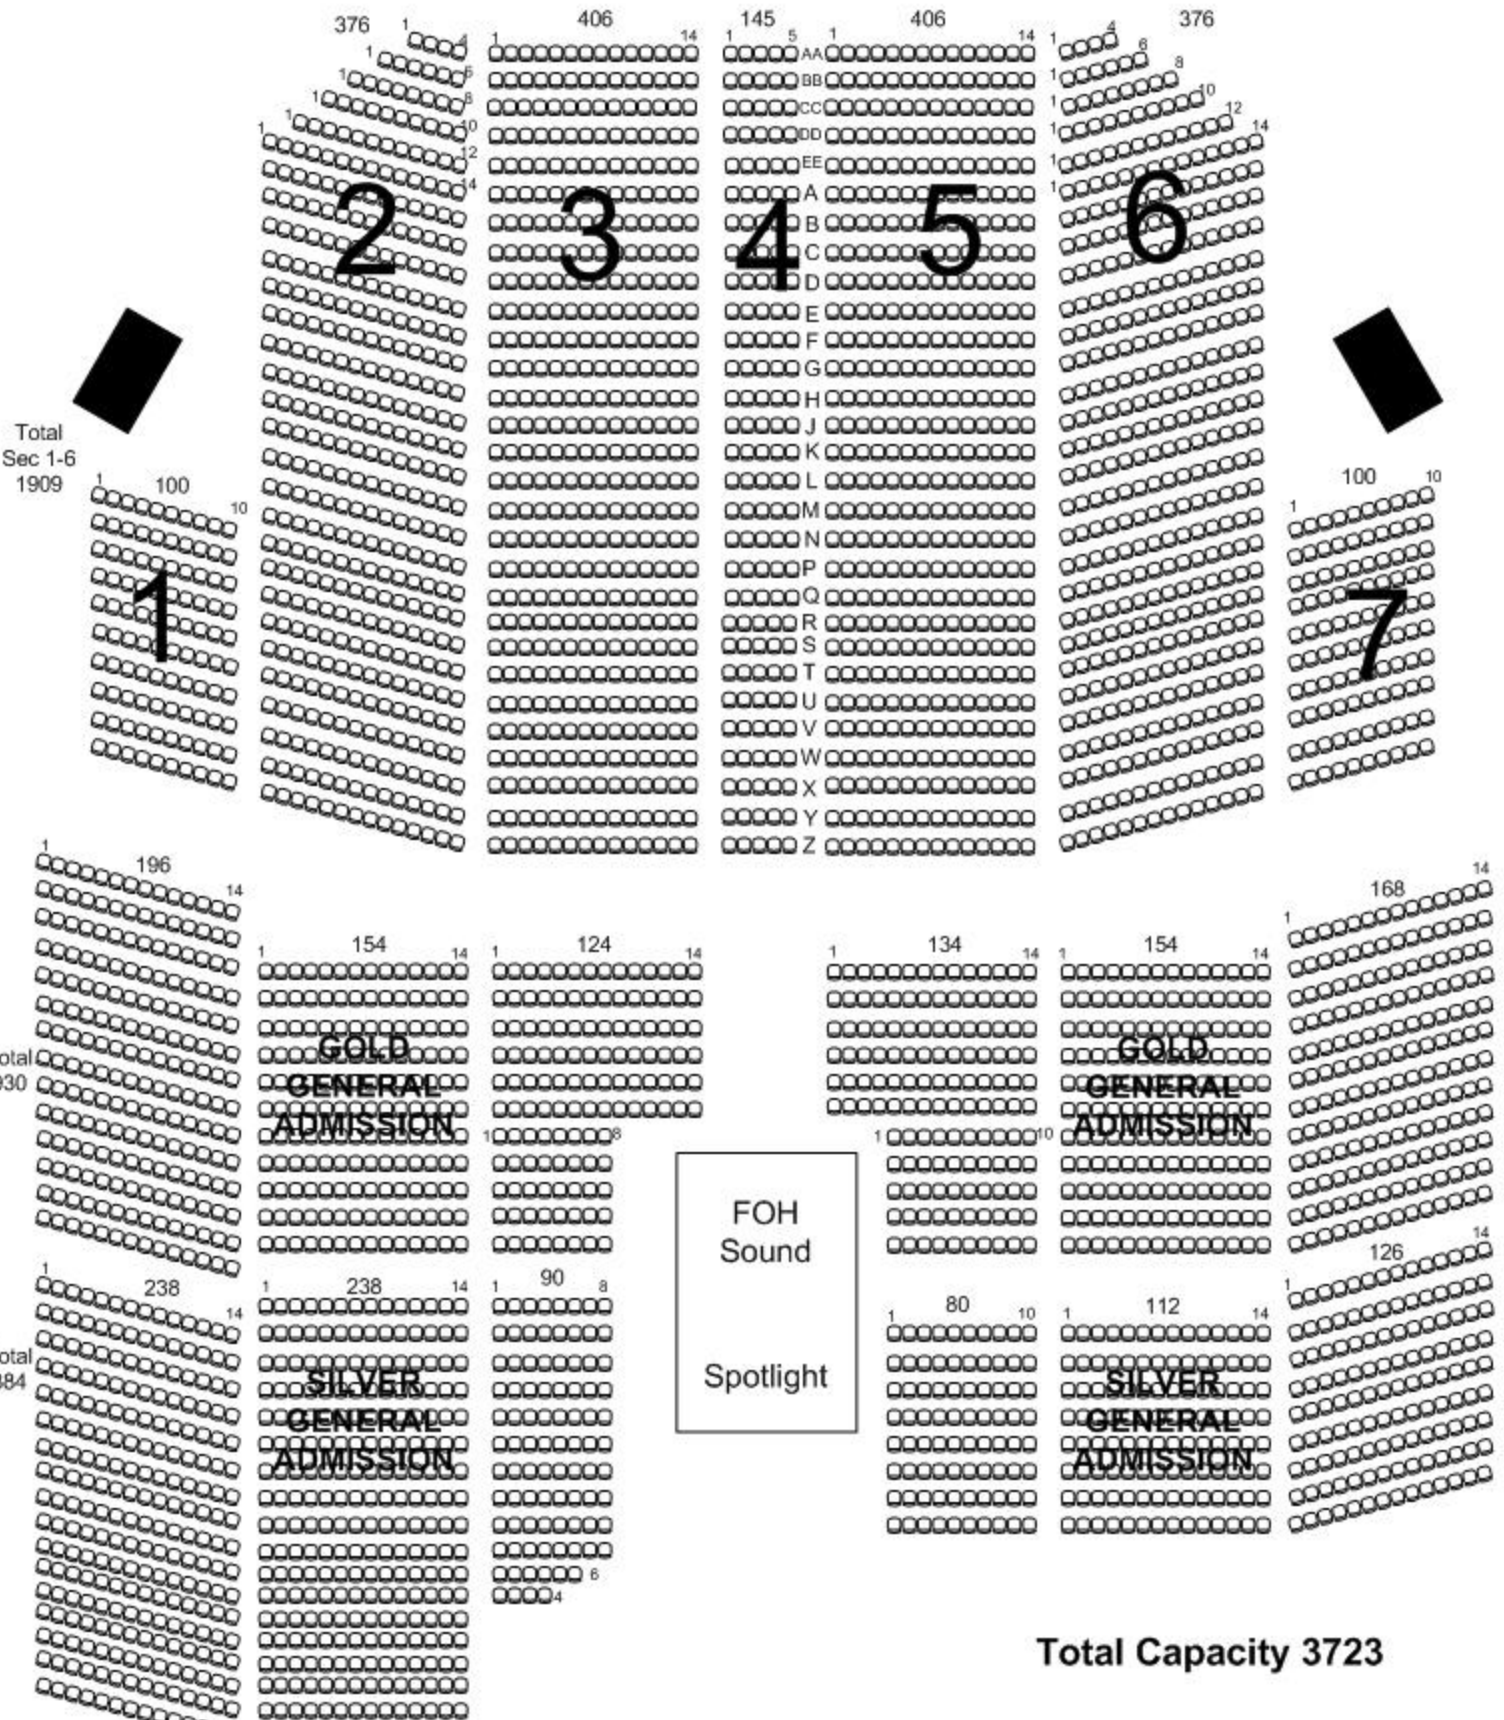

Stage

Total Capacity 3723

SUNSET AMPHITHEATRE

Sunset Station