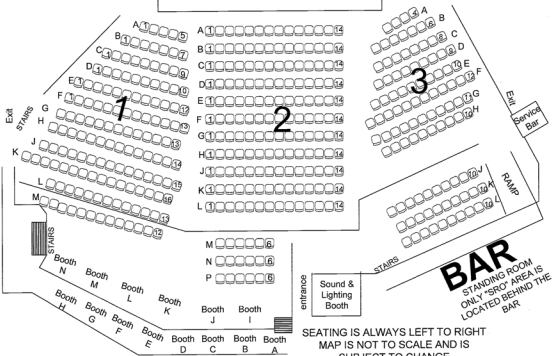

SUNSET STATION
CLUB MADRID

STAGE

SEATING IS ALWAYS LEFT TO RIGHT
MAP IS NOT TO SCALE AND IS
SUBJECT TO CHANGE