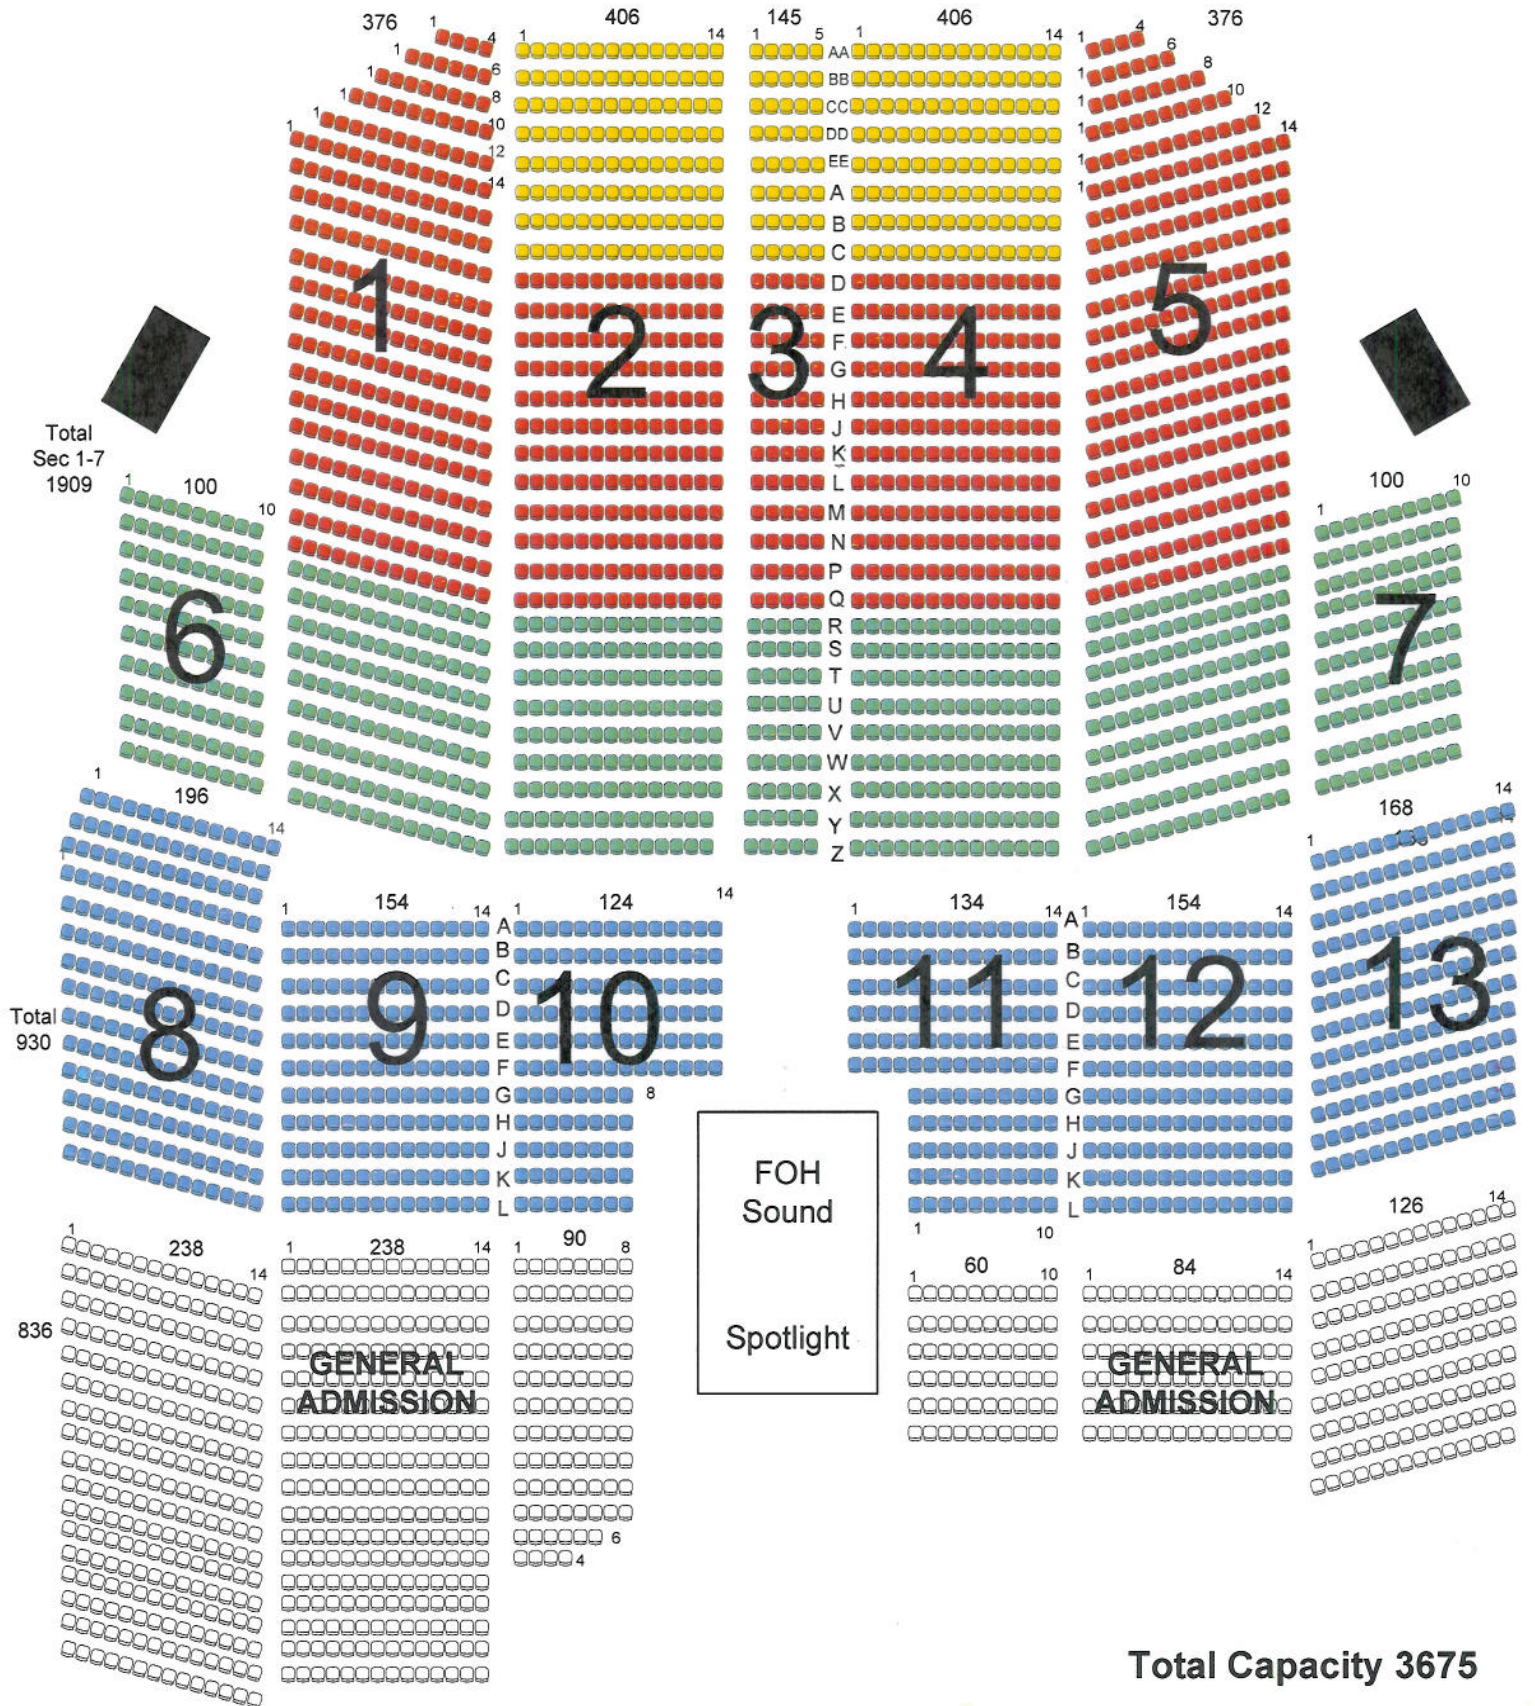

Stage

Total Sec 1-7
1909

Total
930

836

Total Capacity 3675

- P1=264
- P2=896
- P3= 749
- P4=930
- P5=836

SUNSET AMPHITHEATRE

Sunset Station